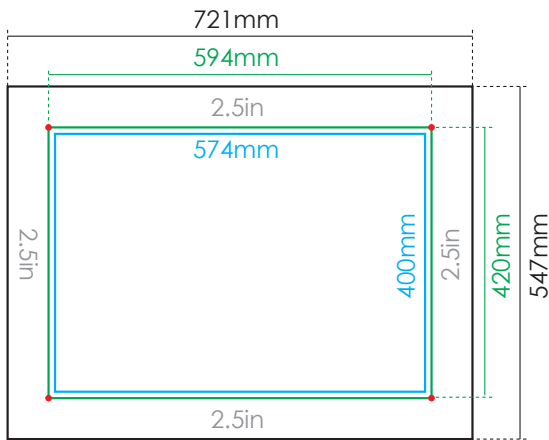

- Die-line (Actual Artwork)
- Safe Zone
- Full Bleed (Side Artwork)
- Marking for Fold

ARTWORK PREPARATION EXAMPLE:

* **DO NOT HIDE** the red dot markings during artwork preparation.

Finished product

■ Artwork Dimension : (Refer to diagram)

Example	Actual Size	Safe Zone Size	Bleed Size / Full Size
Canvas Size	A2 (594mm x 420mm)	574mm x 400mm	Each side 2.5 inches 721 mm x 547mm